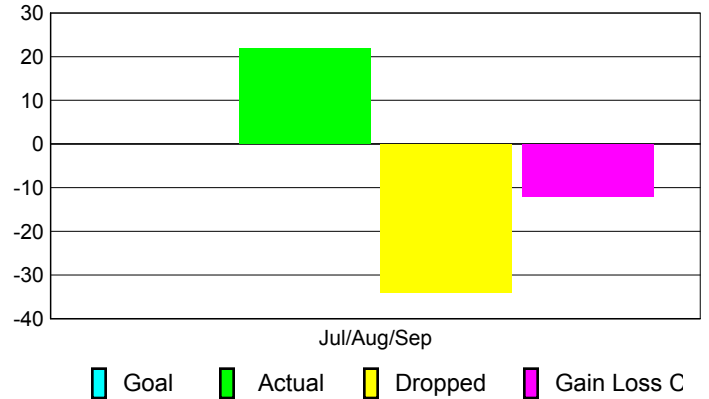

Membership Results 2010-2011

Goal, New, Dropped, Gain/Loss